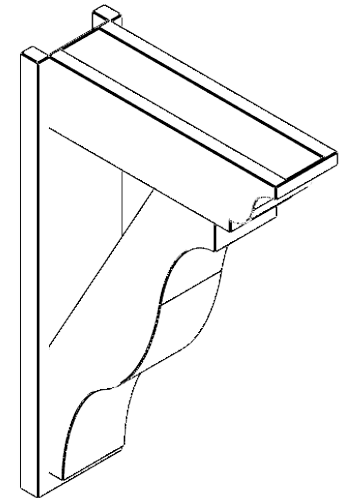

ITEM NUMBER: OUTUROC055X075X22000X34000X055X015X055FST04RCPR

5 1/2"W TOP X 7 1/2"W BACK X 22"D X 34"H X 5 1/2"T TOP X 1 1/2"T BACK TIMBERTHANE ROUGH CEDAR FUNSTON FAUX WOOD OPEN OUTLOOKER, TRADITIONAL TOP AND BLOCK BACK, 5 1/2"W CLOSED BRACE, PRIMED TAN

SIDE PROFILE

FRONT PROFILE

ISOMETRIC

EKENA MILLWORK
2300 WEST MAIN ST.
CLARKSVILLE, TX 75426
TOLL FREE: 866-607-0453
WWW.EKENAMILLWORK.COM

NOTES

1. INSTALLATION TO BE COMPLETED IN ACCORDANCE WITH MANUFACTURER'S SPECIFICATIONS.
2. DRAWING MAY NOT BE TO SCALE
3. THIS DRAWING IS INTENDED FOR DESIGN AND PLANNING PURPOSES ONLY.
4. ALL INFORMATION CONTAINED HEREIN WAS CURRENT AT THE TIME OF DEVELOPMENT BUT MUST BE REVIEWED AND APPROVED BY THE PRODUCT MANUFACTURER TO BE CONSIDERED ACCURATE.
5. TIMBERTHANE ARCHITECTURAL PRODUCTS ARE MADE FROM HIGH DENSITY URETHANE AND COME FACTORY PRIMED