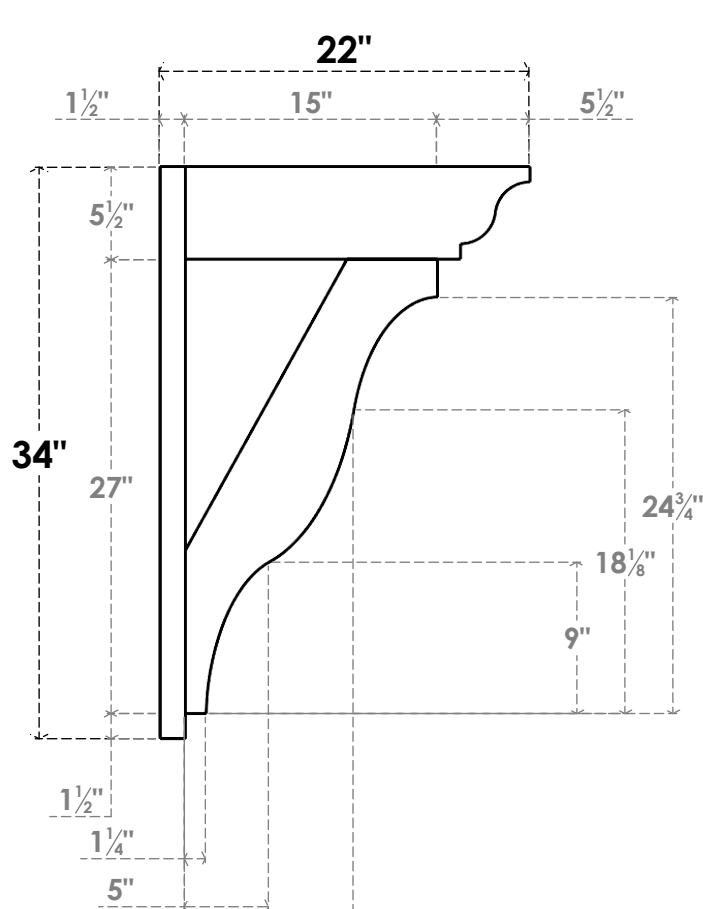

ITEM NUMBER: OUTUROC055X075X22000X34000X055X015X055FST04RCPR

5 1/2"W TOP X 7 1/2"W BACK X 22"D X 34"H X 5 1/2"T TOP X 1 1/2"T BACK TIMBERTHANE ROUGH CEDAR FUNSTON FAUX WOOD OPEN OUTLOOKER, TRADITIONAL TOP AND BLOCK BACK, 5 1/2"W CLOSED BRACE, PRIMED TAN

SIDE PROFILE

FRONT PROFILE

ISOMETRIC

EKENA MILLWORK
2300 WEST MAIN ST.
CLARKSVILLE, TX 75426
TOLL FREE: 866-607-0453
WWW.EKENAMILLWORK.COM

NOTES

1. INSTALLATION TO BE COMPLETED IN ACCORDANCE WITH MANUFACTURER'S SPECIFICATIONS.
2. DRAWING MAY NOT BE TO SCALE
3. THIS DRAWING IS INTENDED FOR DESIGN AND PLANNING PURPOSES ONLY.
4. ALL INFORMATION CONTAINED HEREIN WAS CURRENT AT THE TIME OF DEVELOPMENT BUT MUST BE REVIEWED AND APPROVED BY THE PRODUCT MANUFACTURER TO BE CONSIDERED ACCURATE.
5. TIMBERTHANE ARCHITECTURAL PRODUCTS ARE MADE FROM HIGH DENSITY URETHANE AND COME FACTORY PRIMED