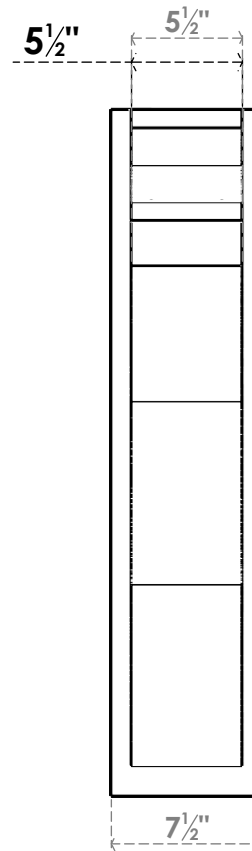

ITEM NUMBER: OUTUROC055X075X22000X34000X055X015X055FST04RCPR

5 1/2"W TOP X 7 1/2"W BACK X 22"D X 34"H X 5 1/2"T TOP X 1 1/2"T BACK TIMBERTHANE ROUGH CEDAR FUNSTON FAUX WOOD OPEN OUTLOOKER, TRADITIONAL TOP AND BLOCK BACK, 5 1/2"W CLOSED BRACE, PRIMED TAN

SIDE PROFILE

FRONT PROFILE

ISOMETRIC

EKENA MILLWORK
2300 WEST MAIN ST.
CLARKSVILLE, TX 75426
TOLL FREE: 866-607-0453
WWW.EKENAMILLWORK.COM

NOTES

1. INSTALLATION TO BE COMPLETED IN ACCORDANCE WITH MANUFACTURER'S SPECIFICATIONS.
2. DRAWING MAY NOT BE TO SCALE
3. THIS DRAWING IS INTENDED FOR DESIGN AND PLANNING PURPOSES ONLY.
4. ALL INFORMATION CONTAINED HEREIN WAS CURRENT AT THE TIME OF DEVELOPMENT BUT MUST BE REVIEWED AND APPROVED BY THE PRODUCT MANUFACTURER TO BE CONSIDERED ACCURATE.
5. TIMBERTHANE ARCHITECTURAL PRODUCTS ARE MADE FROM HIGH DENSITY URETHANE AND COME FACTORY PRIMED